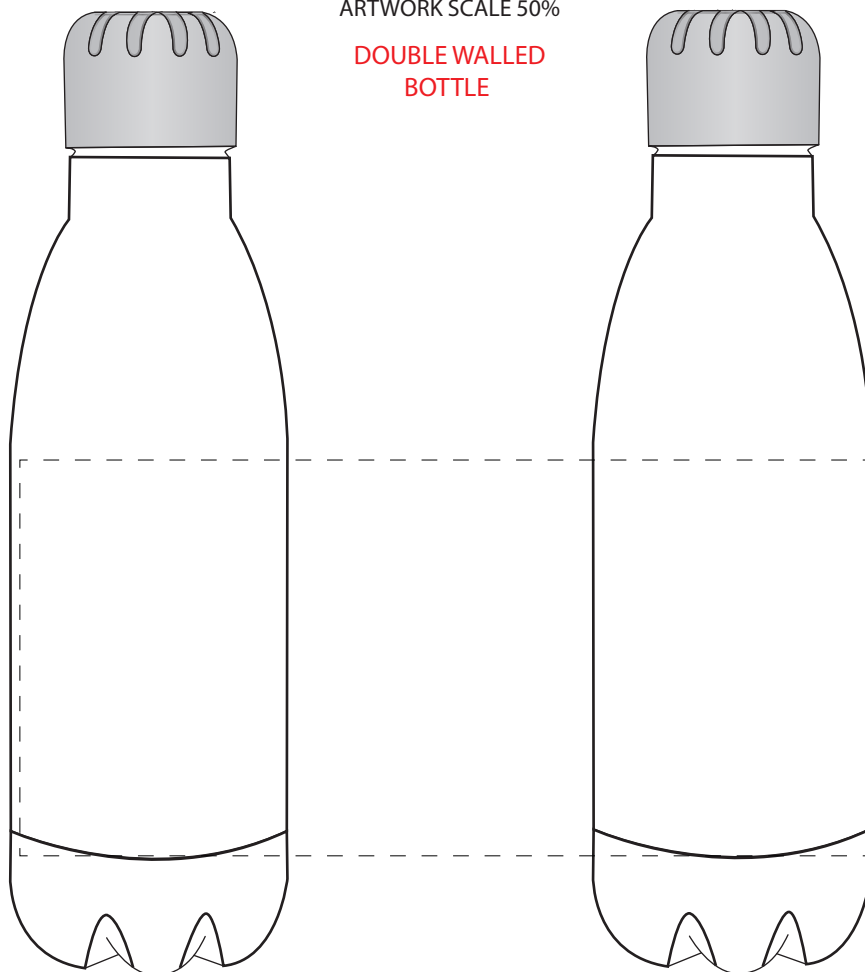

## PRODUCT NOTES:

We stock this item in the following colours

The dashed line is to demonstrate print area and will not appear on your printed item

## PANTONE REFERENCE(S)

 Full Colour Printing

### PRINT LAYOUT

- LOGOS WILL BE DIRECTLY OPPOSITE
- LOGOS WILL NOT BE DIRECTLY OPPOSITE

ARTWORK SCALE 50%

DOUBLE WALLED  
BOTTLE